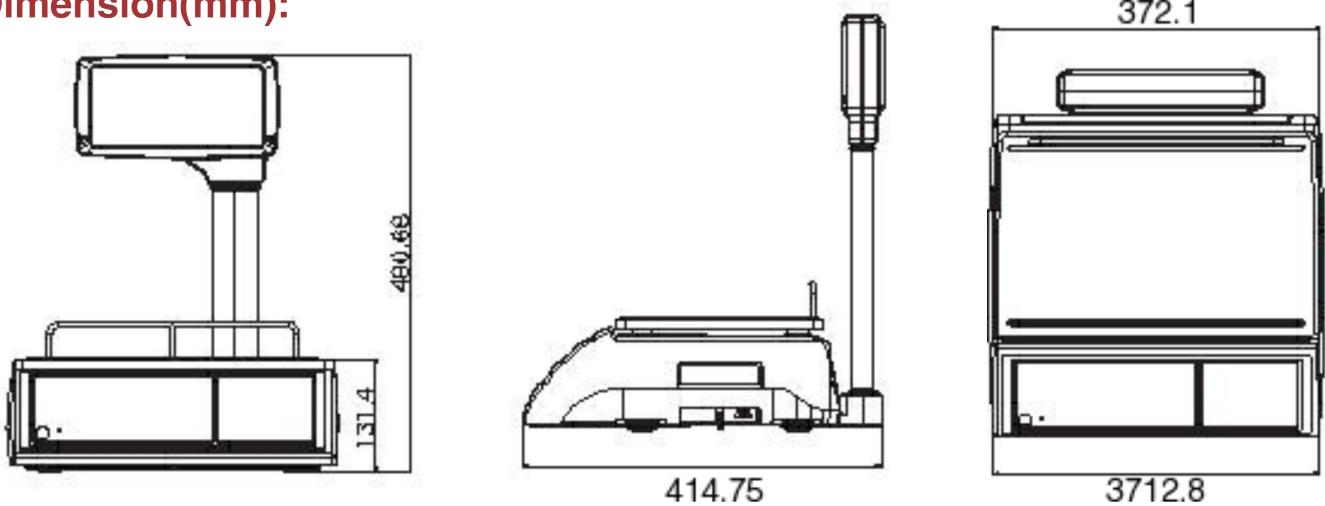

JP/JSP Price Computing Scale

Specification:

Model	JP / JSP			
Display	20mm 3 LCD display with backlight			
Capacity	6kg	15kg	30kg	45kg
Readability	1g	2g	5g	10g
Pan size	240x370mm			
Keyboard	25 keys			
Housing	ABS plastic			
Max. Divisions	6,000d			
ADC	Sigma delta			
ADC update	≤1/10 second			
Operate Temp	0°C~+40°C			
Power	AC adapter (12v/500 mA), internal rechargeable battery (6V/4Ah)			
Gross Weight	JP:5.8kg JSP:7.6kg			
Packing	JP: Master carton 4 in 1 , gross weight 26kg , dimension 0.194m³ JSP: Master carton 4 in 1 , gross weight 33kg , dimension 0.27m³			

Dimension(mm):

We Represent

Intertek

014

ENDEL WEIGH SYSTEMS LLC

P. O. Box 45588, Office No. 1412, Al Manara, Nr. JW Marriot Marquis, Business Bay, Dubai.

T.: +971-4-3522077 | F.: +971-4-3522088 | M.: +971-50-7343742

E.: sales@dubaiweighing.com | W.: www.dubaiweighing.com